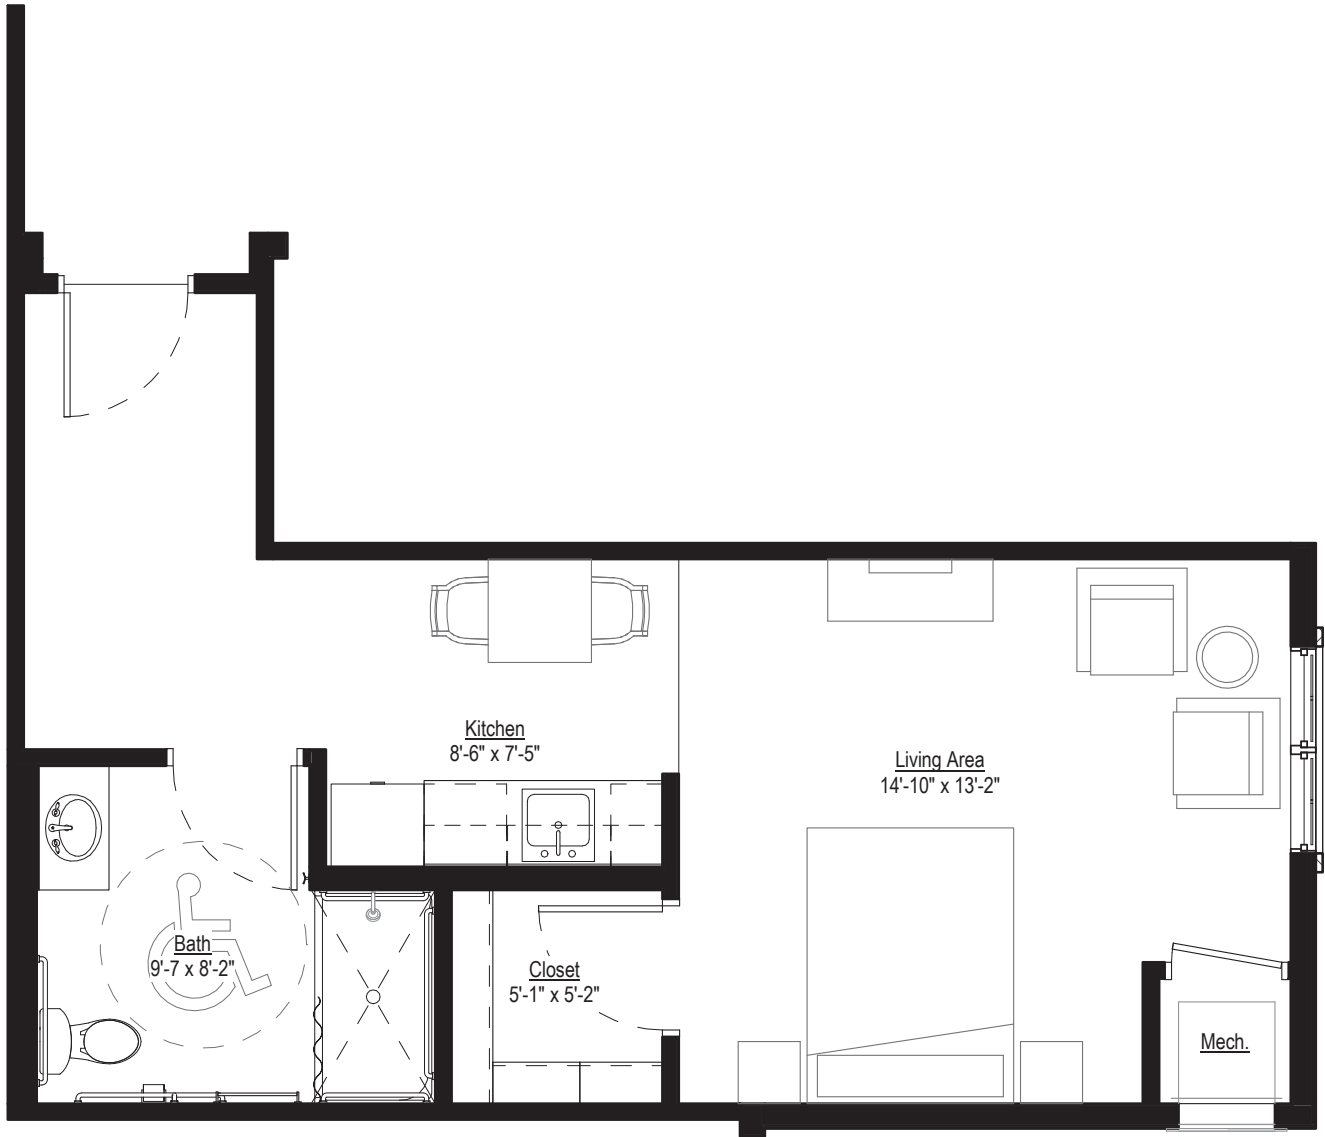

MEADOWBROOK 0-0  
STUDIO  
438 SQ. FT.

UNITS: 111, 121, 123, 125, 127, 129, 130

---

---

---

MEADOWBROOK 0-1  
STUDIO  
472 SQ. FT.

UNITS: 115, 117, 133, 134

---

---

---

MEADOWBROOK 0-2  
STUDIO  
486 SQ. FT.

UNIT: 113

---

---

---