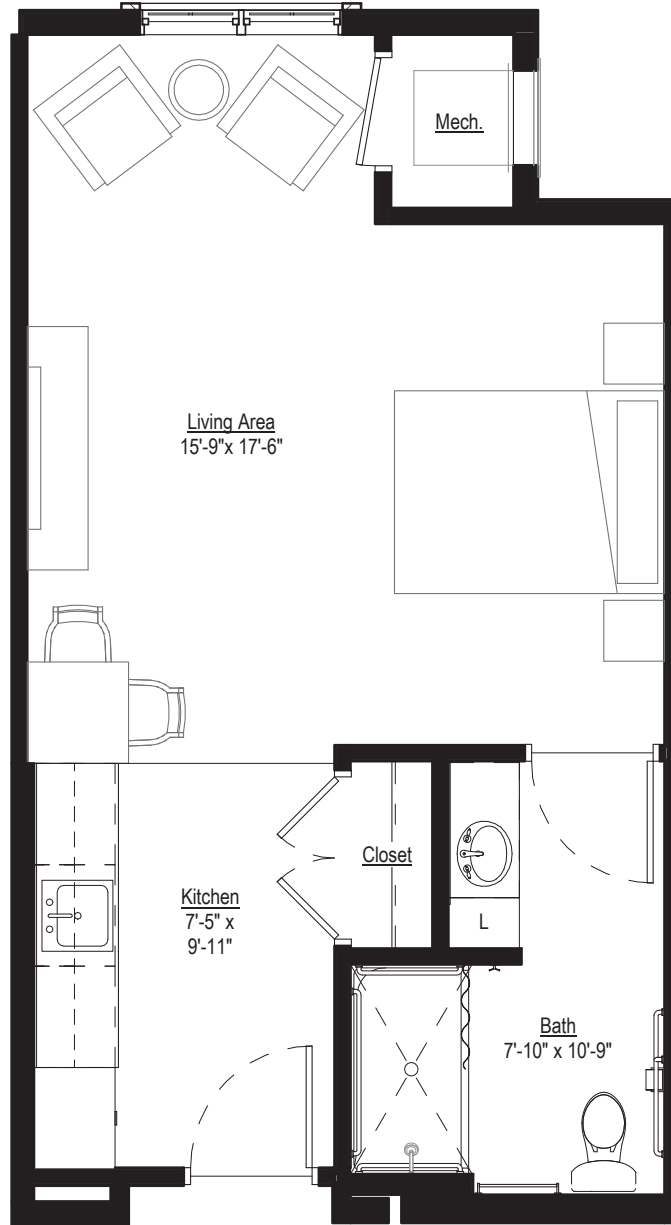

MEADOWBROOK 0-0  
STUDIO  
438 SQ. FT.

UNITS: 111, 121, 123, 125, 127, 129, 130

---

---

---

MEADOWBROOK 0-1  
STUDIO  
472 SQ. FT.

UNITS: 115, 117, 133, 134

---

---

---

MEADOWBROOK 0-2  
STUDIO  
486 SQ. FT.

UNIT: 113

---

---

---