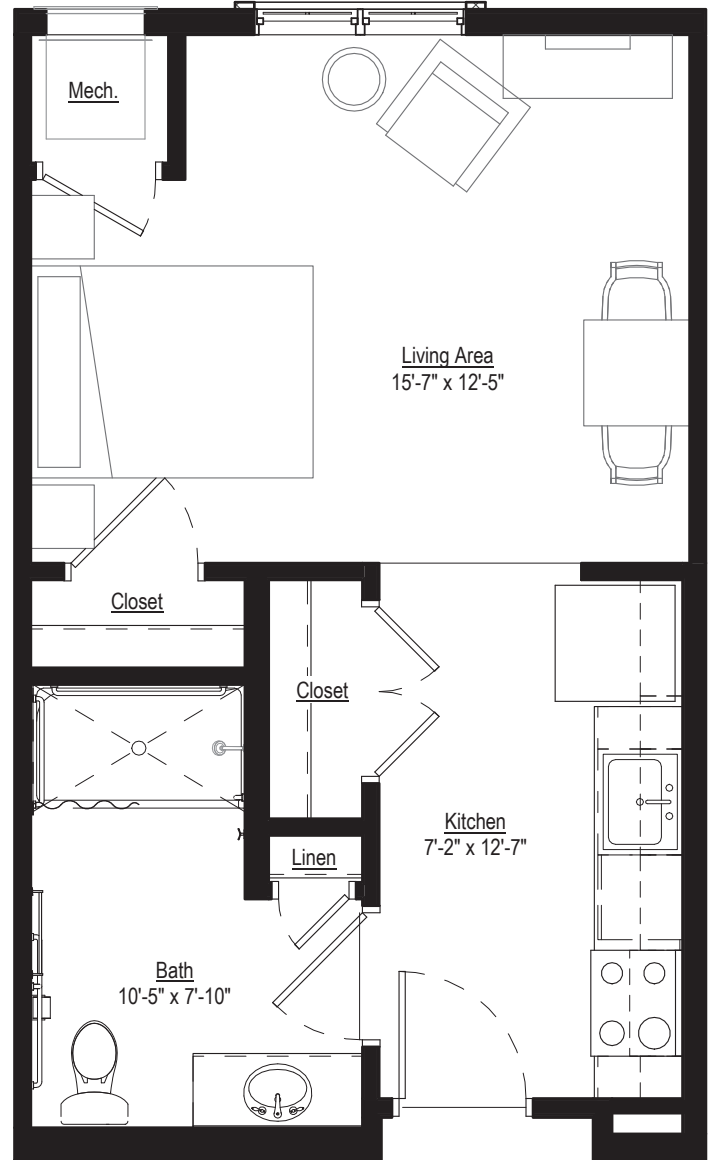

INDEPENDENT/  
ASSISTED LIVING

MARSH 0-4  
STUDIO  
558 SQ. FT.

UNITS: 308, 408

---

---

---

INDEPENDENT/  
ASSISTED LIVING

MARSH 0-5  
STUDIO  
438 SQ. FT.

UNITS: 202, 219, 302, 317, 402, 417

MARSH 0-5b  
STUDIO  
438 SQ. FT.

UNIT: 102