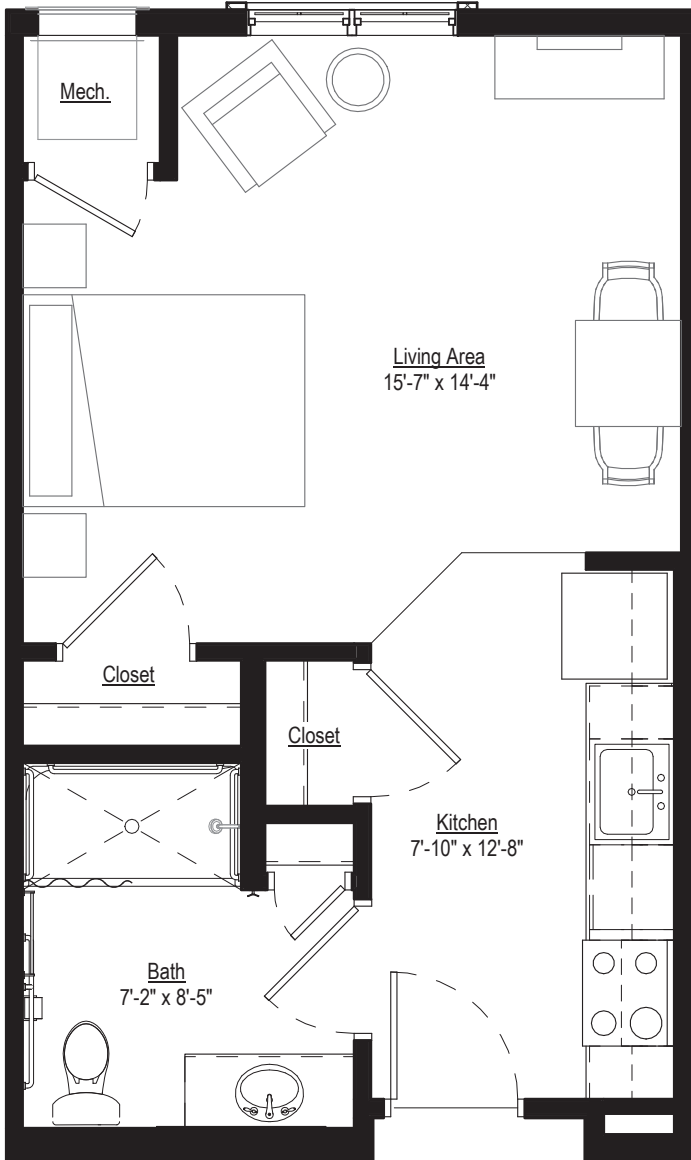

INDEPENDENT/  
ASSISTED LIVING

MARSH 0-4  
STUDIO  
558 SQ. FT.

UNITS: 308, 408

---

---

---

INDEPENDENT/  
ASSISTED LIVING

MARSH 0-5  
STUDIO  
438 SQ. FT.

UNITS: 202, 219, 302, 317, 402, 417

MARSH 0-5b  
STUDIO  
438 SQ. FT.

UNIT: 102