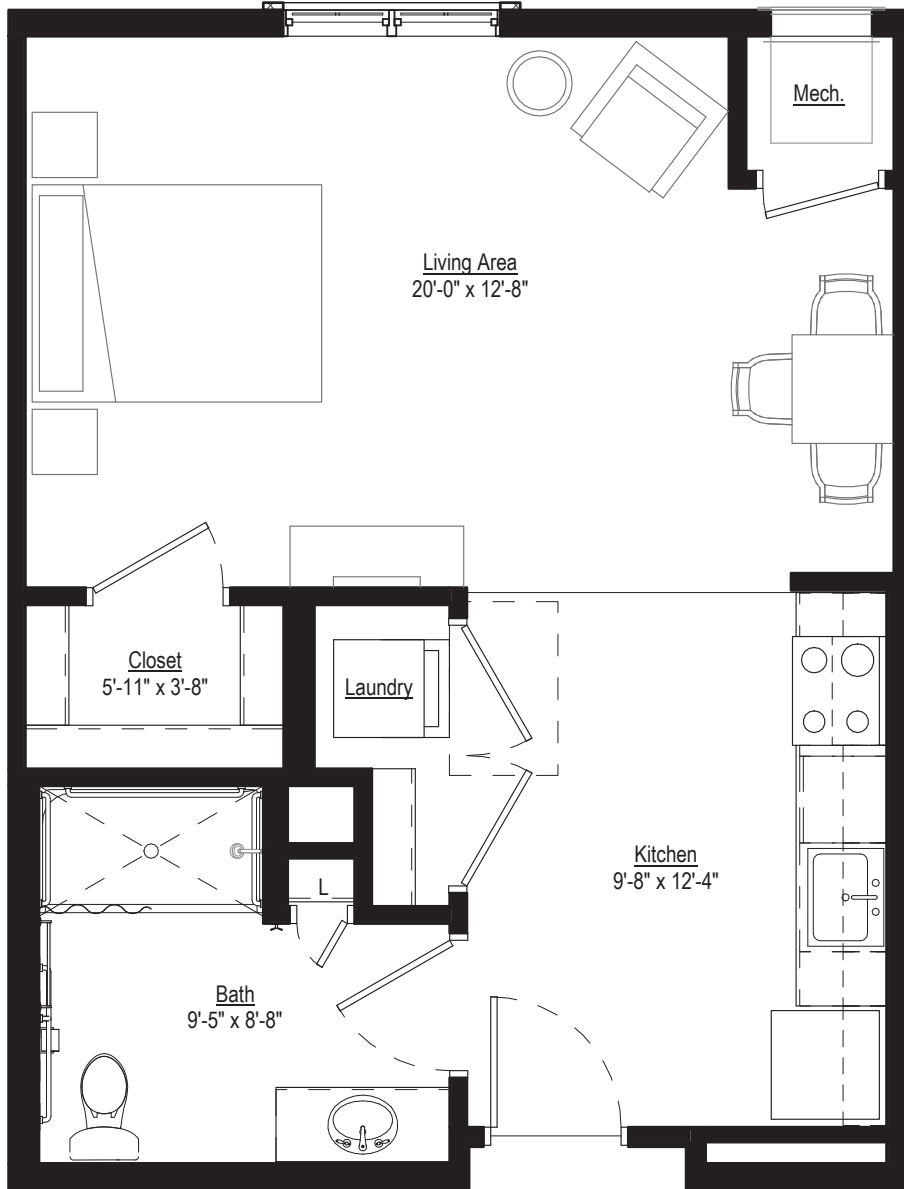

INDEPENDENT/  
ASSISTED LIVING

MARSH 0-4  
STUDIO  
558 SQ. FT.

UNITS: 308, 408

---

---

---

INDEPENDENT/  
ASSISTED LIVING

MARSH 0-5  
STUDIO  
438 SQ. FT.

UNITS: 202, 219, 302, 317, 402, 417

MARSH 0-5b  
STUDIO  
438 SQ. FT.

UNIT: 102